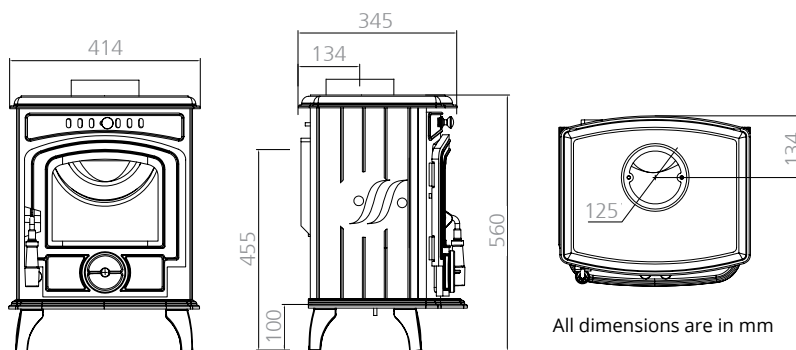

Compact, yet powerful

Being little makes the Baby Gabriel the ideal solution for the smaller room. A great answer too for today's well insulated home where a little heat goes a long way.

Key features

- ✓ Quality cast iron wood burner
- ✓ Practical and economical to run
- ✓ 4.6 kW output
- ✓ Net efficiency: 78%
- ✓ 5 year warranty
- ✓ **Defra exempt**
- ✓ Available with **enamel finishes** in a range of colours to suit your home: ivory, black and pewter

Ivory

Pewter

Technical info

Nominal output	4.6 kW
Efficiency	75%
Weight	83 kg
Flue outlet	125mm
Dimensions (mm)	H 555 x W 414 x D 345
Distance to combustibles (mm)	Rear 450 / Sides 350

Model	Product code	List Price (excl. VAT)	RRP (incl. VAT)
Baby Gabriel	HF217-SE	£412.50	£495
Baby Gabriel Ivory enamelled	HF217-SE-I	£570.83	£685
Baby Gabriel Pewter enamelled	HF217-SE-P	£562.50	£675
Baby Gabriel Black enamelled	HF217-SE-BE	£558.33	£670